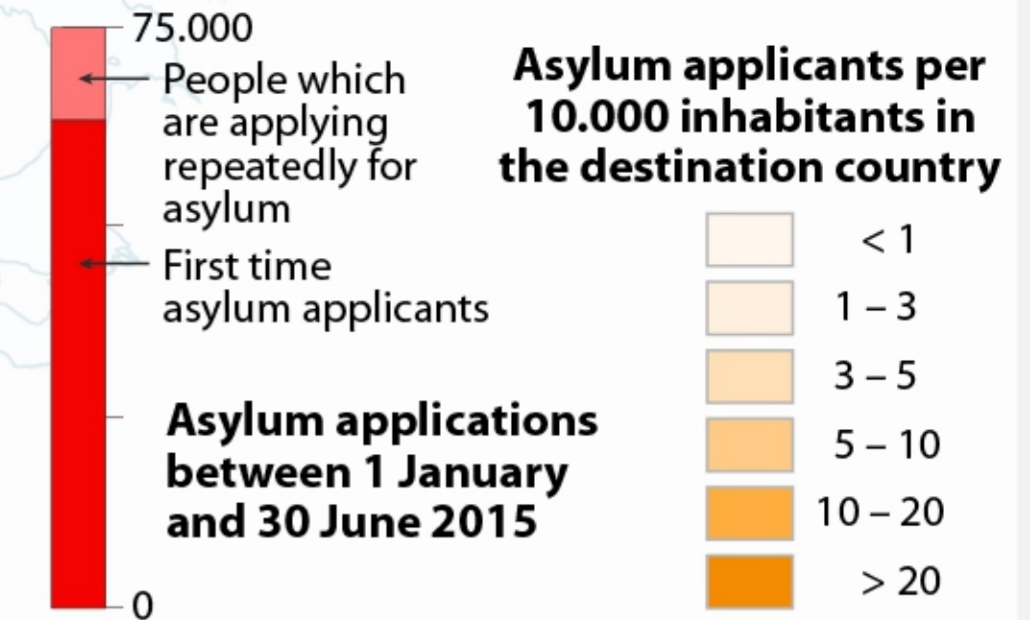

European Migrant Crisis 2015

Top Countries of Origin

Number of Refugees

Migratory Routes

Quellen:
 • Asylum applicants: eurostat dataset migr_asyappctzm
 • Migratory routes: FRONTEX Migratory Routes Map
 • Population data: eurostat dataset tps00001
 Data extraction date was 12 Sept. 2015