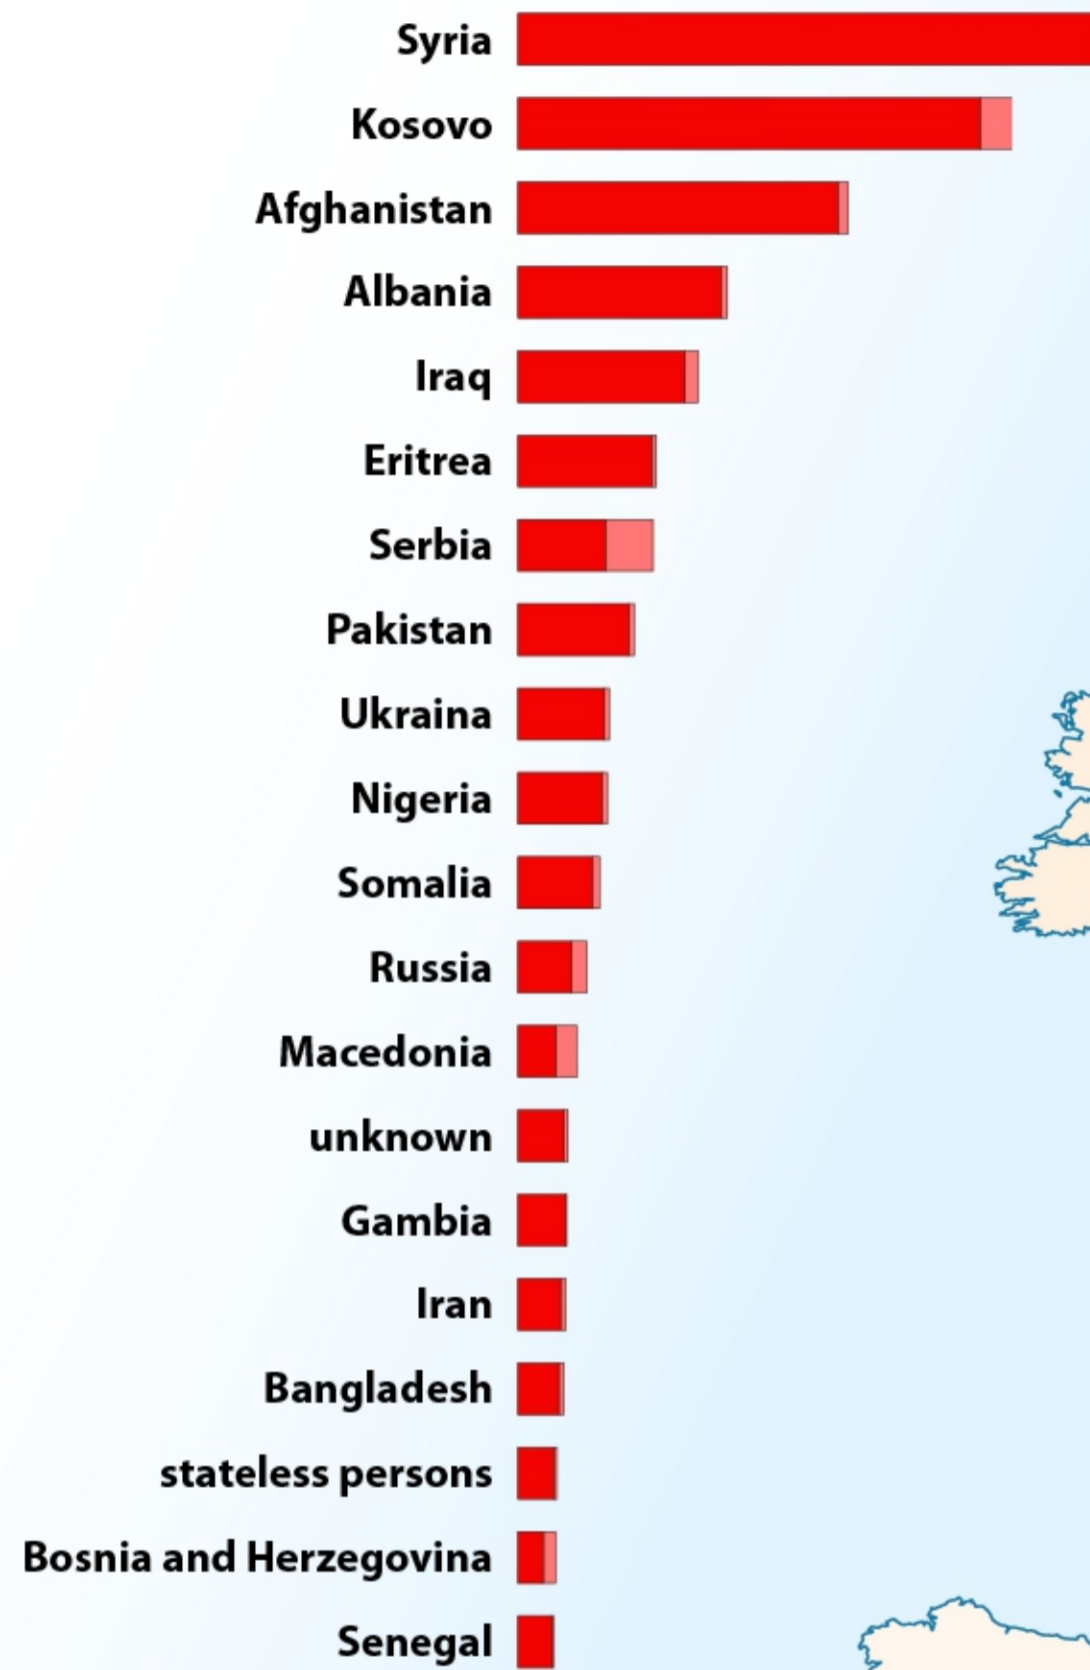

European Migrant Crisis 2015

Top Countries of Origin

Number of Refugees

Migratory Routes

Quellen:
 • Asylum applicants: eurostat dataset migr_asyappctzm
 • Migratory routes: FRONTEX Migratory Routes Map
 • Population data: eurostat dataset tps00001
 Data extraction date was 12 Sept. 2015