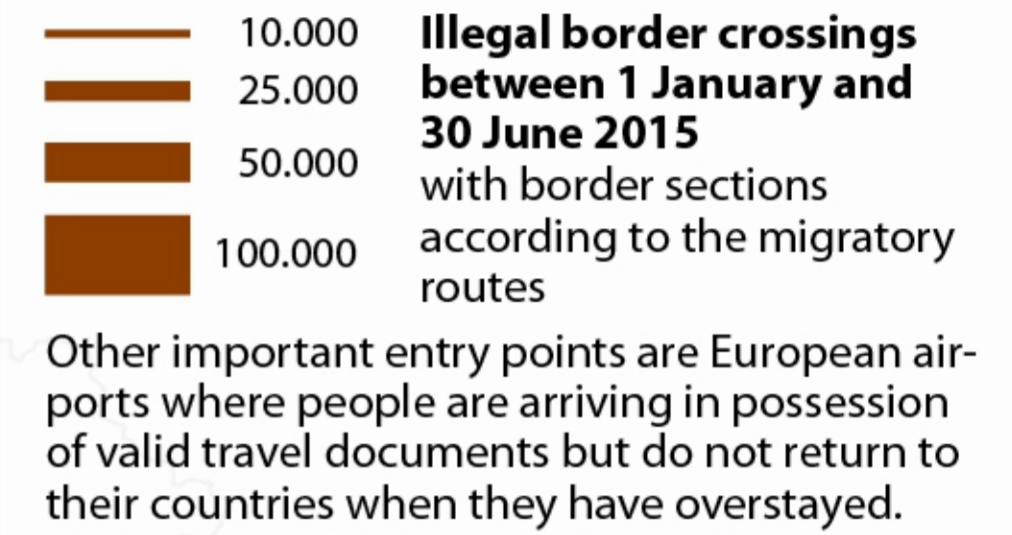

European Migrant Crisis 2015

Top Countries of Origin

Number of Refugees

Migratory Routes

Quellen:
 • Asylum applicants: eurostat dataset migr_asyappctzm
 • Migratory routes: FRONTEX Migratory Routes Map
 • Population data: eurostat dataset tps00001
 Data extraction date was 12 Sept. 2015